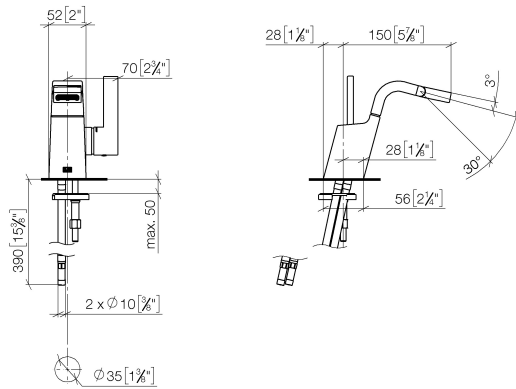

**CL.1 Single-lever bidet mixer without pop-up waste - Chrome**

CL.1

33 600 705

- 145mm projection
- pivotable spout 30°
- rectangular, air-enriched flow
- height of mixer 190 mm
- height up to aerator 113 mm
- hole diameter 35 mm
- 2x screw-in M 8 x 1 pressure hose, leak-tested
- max. flow 6 l/min
- WRAS 1804014

mm [inches]

Flow rate chart

Certificates

LGA\_38157.

WRAS\_1804014.

WRAS\_240202007.

33 600 705

### Spare parts list

No.	Item Number	Name	Quantity used	Delivery time
1	90 11 70 004 00-00	spout	1	10
2	90 15 05 042 00 90	cartridge	1	2
3	09 31 11 152 90	pin	1	2
4	09 14 10 137 90	seal	1	2
5	09 24 04 294 90	sleeve	1	2
6	90 14 10 063 00 90	seal	1	2
7	09 28 30 029-00	cover	1	10
8	09 20 67 010-00	handle	1	10
9	90 31 11 030 00 90	pin	1	2
10	90 31 20 109 00 90	plug	1	2
11	04 30 04 100 00 90	hose	2	2
12	09 23 01 034 90	flow reducer	1	2
13	04 31 20 039 11 90	plug	1	2
14	09 31 11 012 90	pin	1	2
15	04 30 11 038 75 90	fixing set	1	2