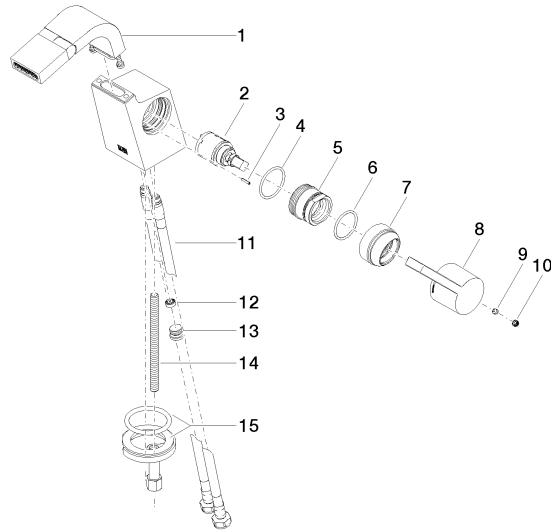

**CL.1 Single-lever bidet mixer without pop-up waste - Chrome**

CL.1

33 600 705

- 145mm projection
- pivotable spout 30°
- rectangular, air-enriched flow
- height of mixer 190 mm
- height up to aerator 113 mm
- hole diameter 35 mm
- 2x screw-in M 8 x 1 pressure hose, leak-tested
- max. flow 6 l/min
- WRAS 1804014

mm [inches]

Flow rate chart

Certificates

LGA\_38157.

WRAS\_1804014.

WRAS\_240202007.

33 600 705

### Spare parts list

No.	Item Number	Name	Quantity used	Delivery time
1	90 11 70 004 00-00	spout	1	10
2	90 15 05 042 00 90	cartridge	1	2
3	09 31 11 152 90	pin	1	2
4	09 14 10 137 90	seal	1	2
5	09 24 04 294 90	sleeve	1	2
6	90 14 10 063 00 90	seal	1	2
7	09 28 30 029-00	cover	1	10
8	09 20 67 010-00	handle	1	10
9	90 31 11 030 00 90	pin	1	2
10	90 31 20 109 00 90	plug	1	2
11	04 30 04 100 00 90	hose	2	2
12	09 23 01 034 90	flow reducer	1	2
13	04 31 20 039 11 90	plug	1	2
14	09 31 11 012 90	pin	1	2
15	04 30 11 038 75 90	fixing set	1	2